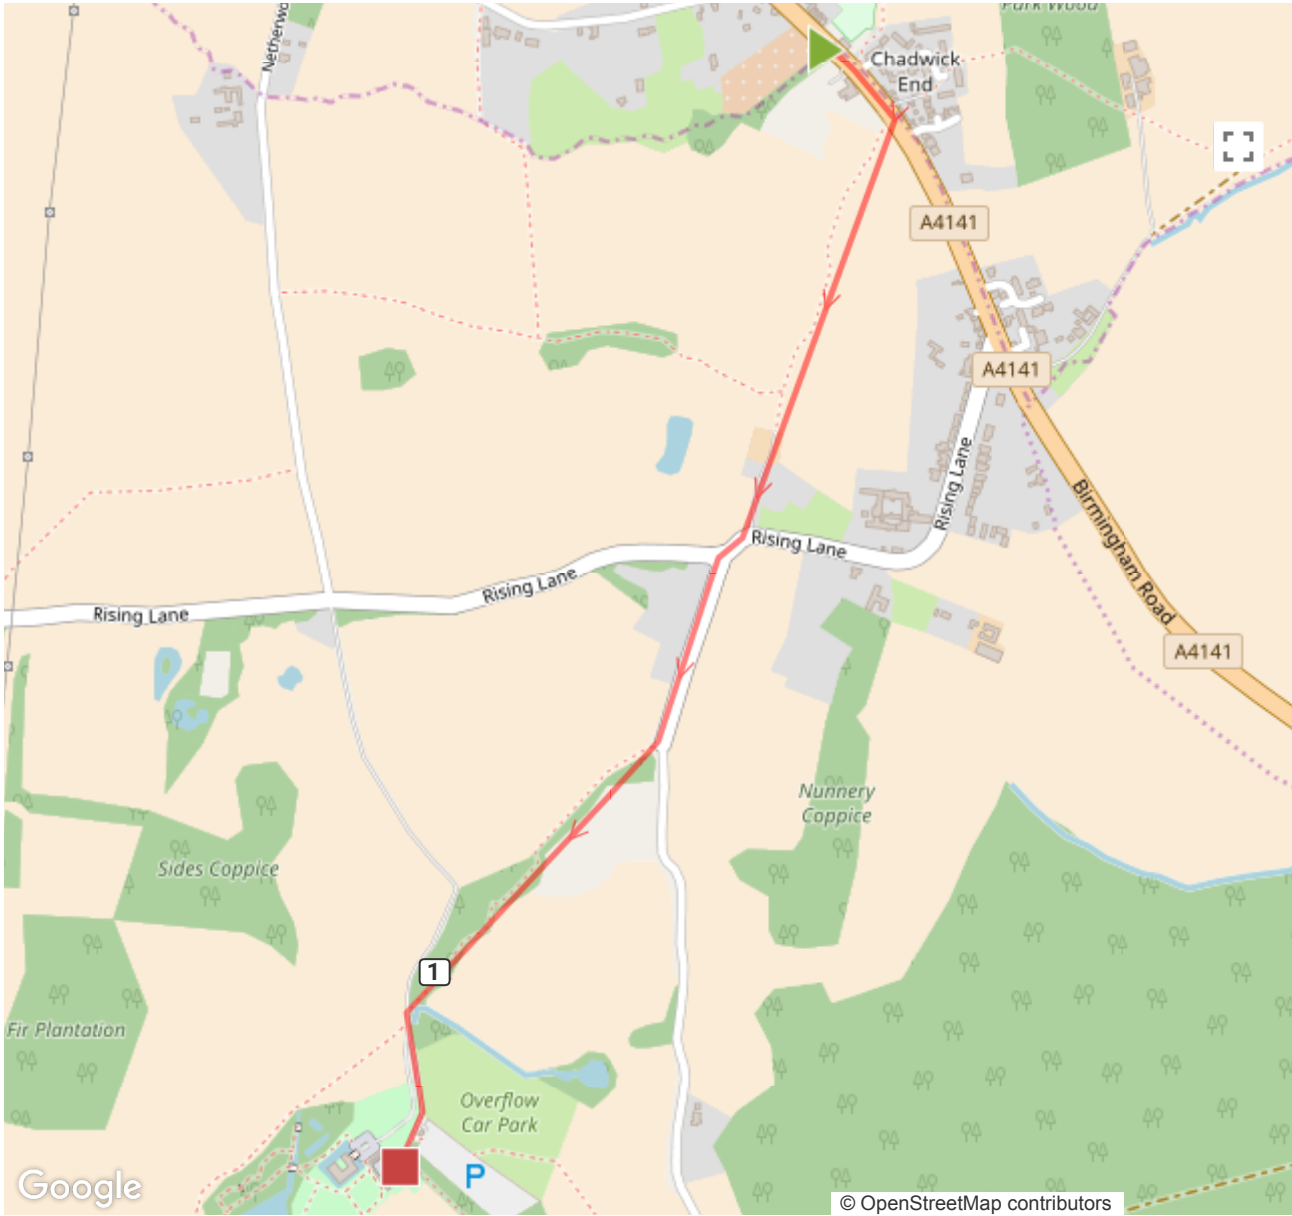

mapometer - unnamed route

Distance
1.18 mi

ascent
0 m

descent
0 m